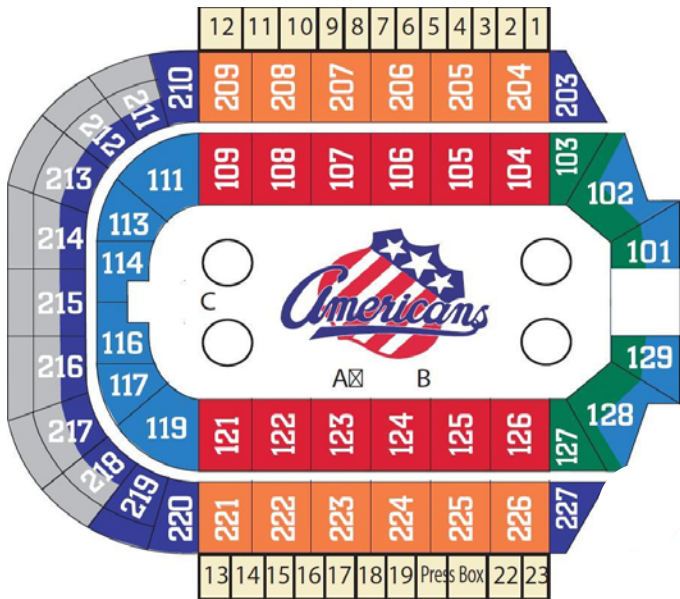

ESL Federal Credit Union presents...
Member Discount Night
with the Rochester Amerks!

Amerks vs. WB/S Penguins
Friday, November 27th
7:05pm at the Blue Cross Arena

Seating and Discount Ticket
Prices:

- 100 Premium: \$15 (Reg. \$21.25)**
- 200 Premium: \$14 (Reg. \$20.25)**
- 100 ends: \$13 (Reg. \$18.25)**
- 200 ends: \$10 (Reg. \$15.25)**